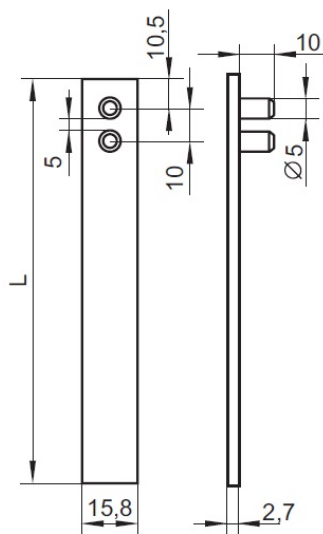

PRODUCT SHEET

Description:

Locking Bar F/Central Lock 4103, 600mm, Aluminium

Item number:

14.04.173-0

Units	Box	Carton	HS Code	Barcode
Pcs.		200	8301600090	 5704866448307

L = 500 or 700 mm

SISO A/S